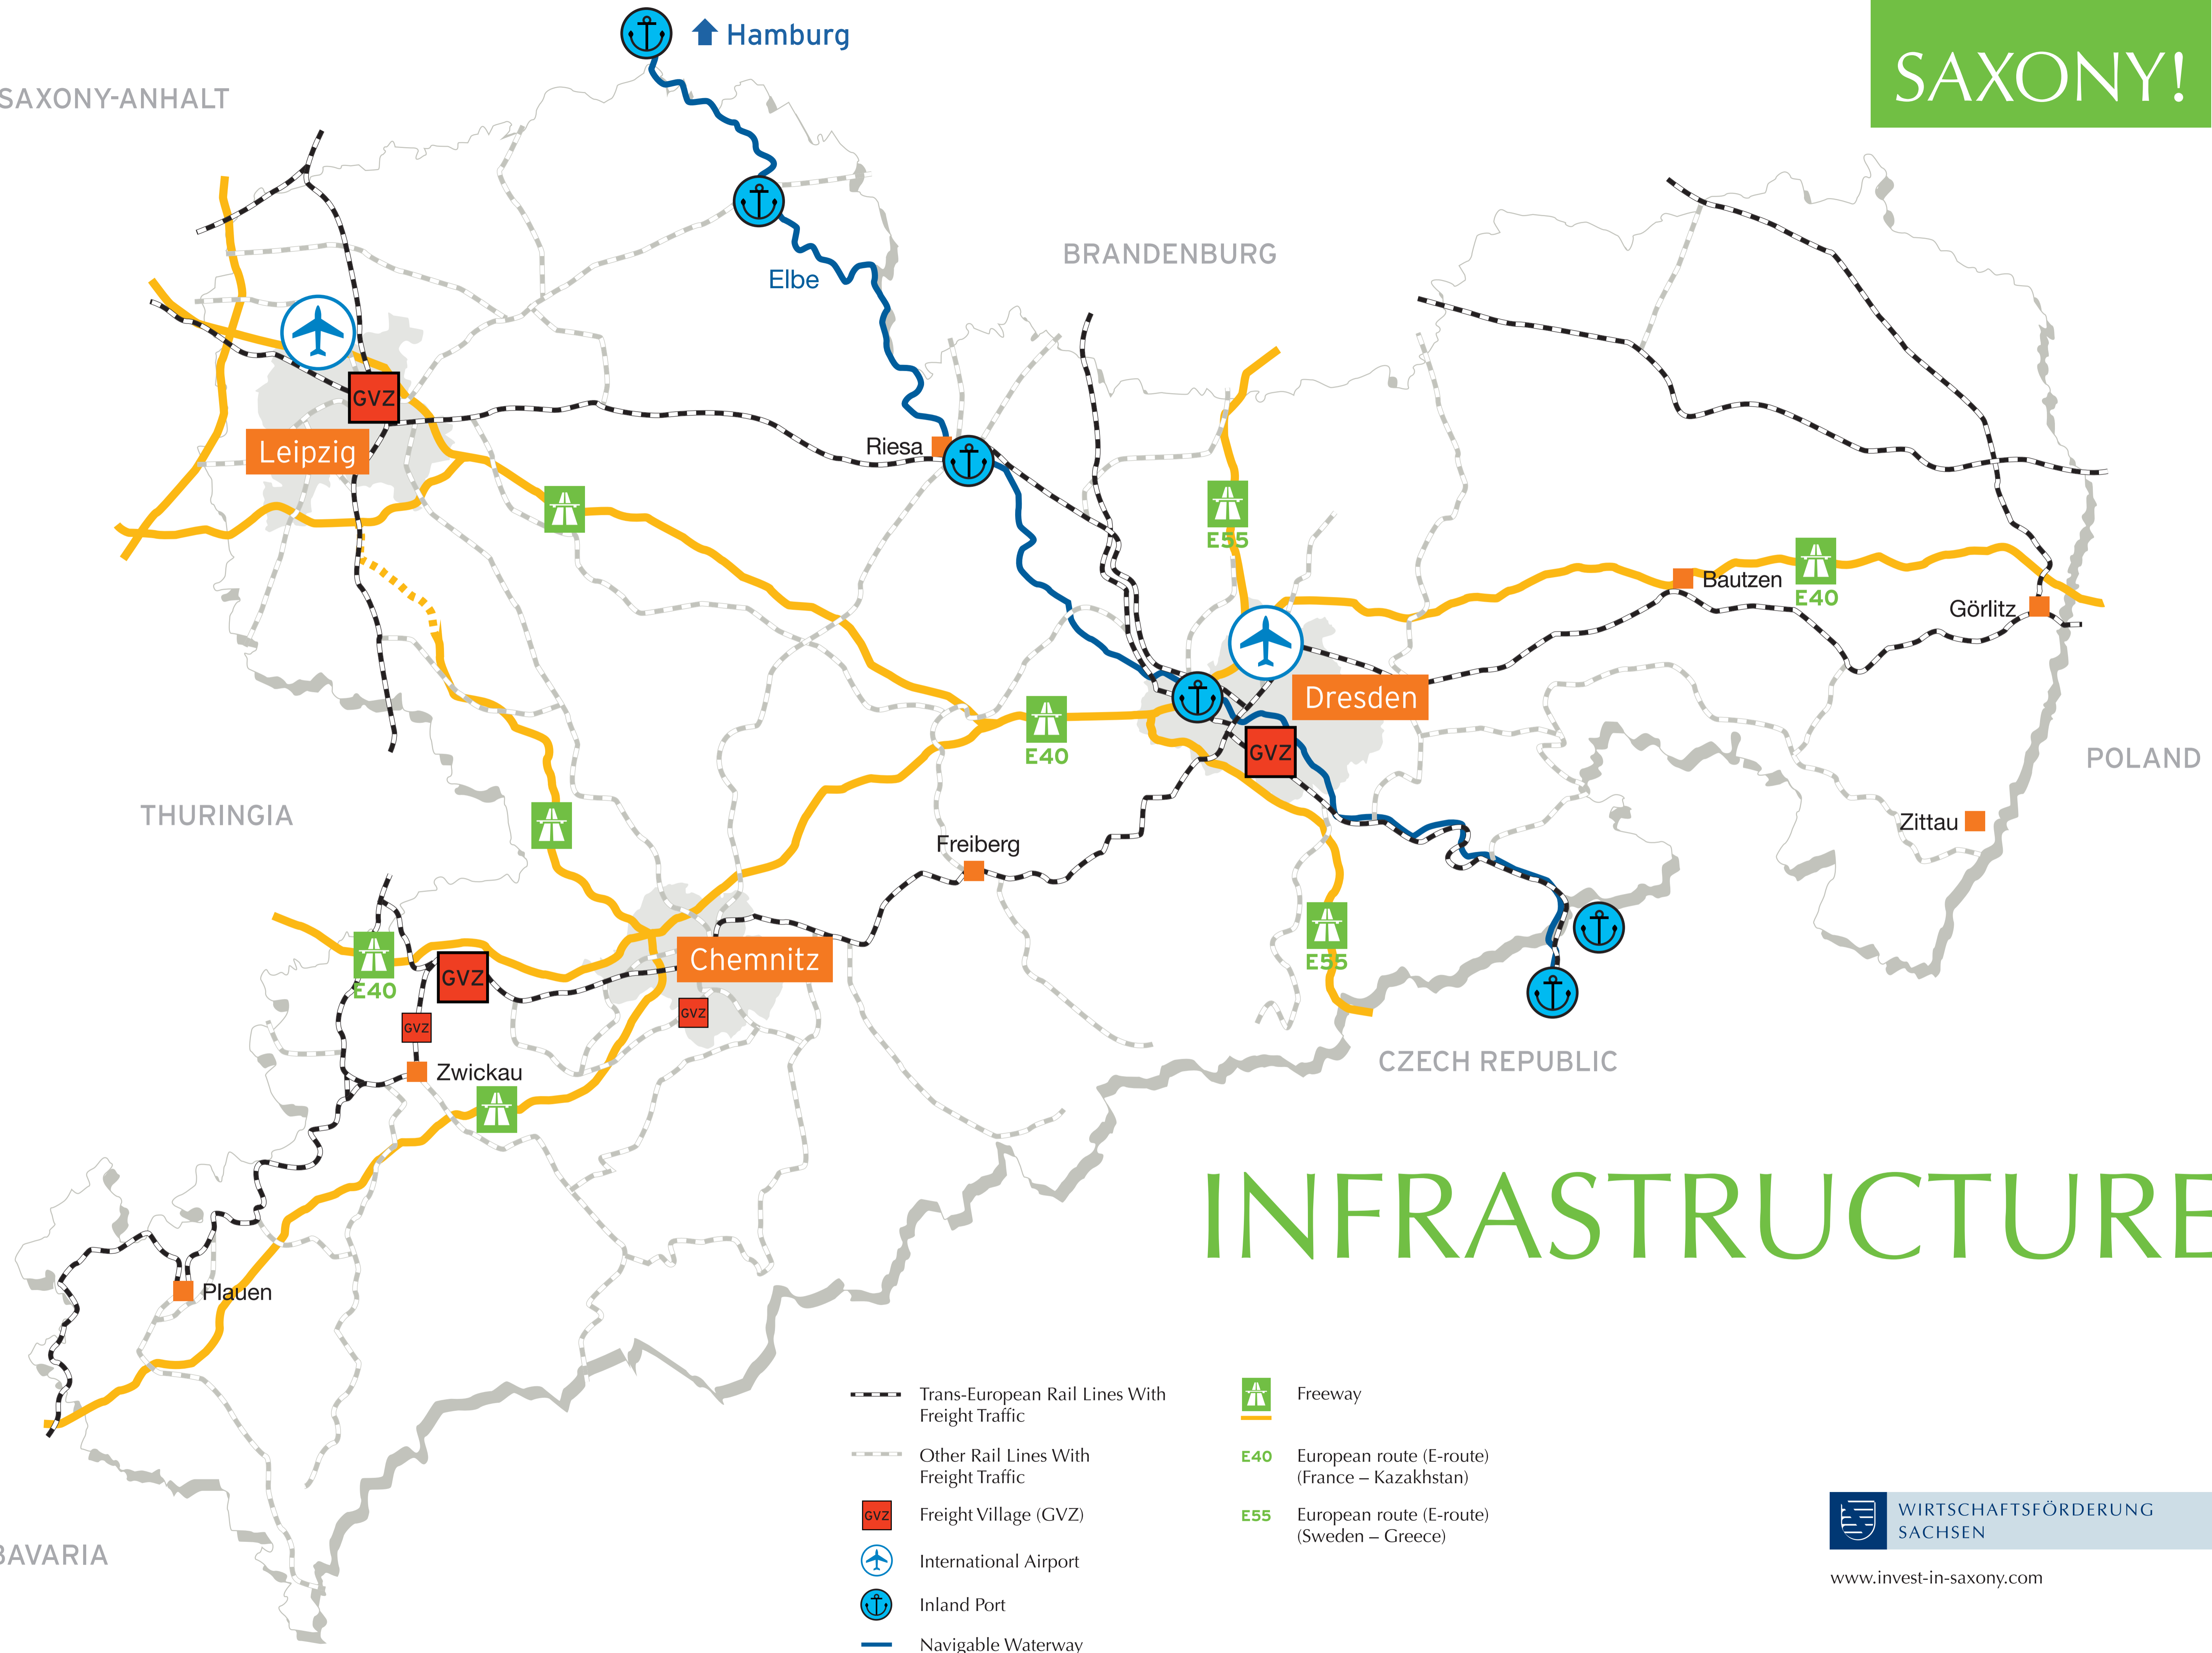

SAXONY-ANHALT

BRANDENBURG

POLAND

THURINGIA

CZECH REPUBLIC

BAVARIA

# INFRASTRUCTURE

- Trans-European Rail Lines With Freight Traffic
- Other Rail Lines With Freight Traffic
- GVZ Freight Village (GVZ)
- ✈ International Airport
- ⚓ Inland Port
- Navigable Waterway

- Freeway
- E40 European route (E-route) (France – Kazakhstan)
- E55 European route (E-route) (Sweden – Greece)